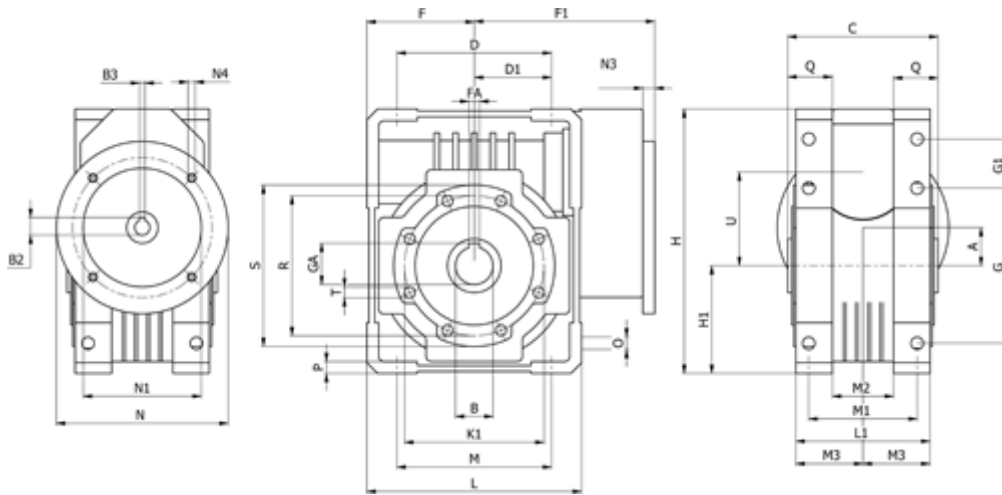

# Data Sheet

Article number: 3921086192720

Description: Worm gear  
WR 86-U-192-63B5, without lubrication

## Measures

A = 86.90	F = 100	L = 200	N2 = 95	T = M10x18
B = 35	F1 = 168	L1 = 125	N3 = 10.0	U = 110
B1 E7 = 14	FA = 10	M = 144	N4 = M8x10	
B2 = 16.3	G = 144	M1 = 101	O = 11.5	
B3 H9 = 5	G1 = 45.5	M2 = 57	P = 11	
C = 140	GA = 38.3	M3 = 64.5	Q = 45	
D = 144.0	H = 245.5	N = 140	R = 130	
D1 = 72.0	H1 = 100.0	N1 = 115	S = 150	